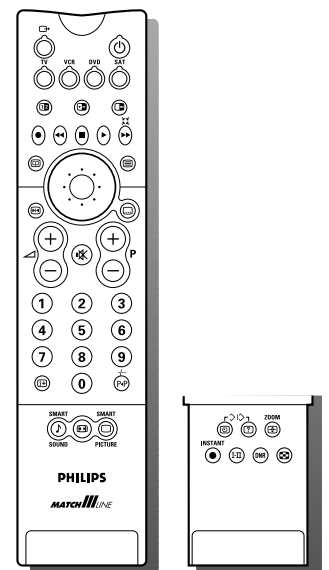

Remote Control

- RC type: RC 2009
- touch cursor and AV system control

Connections

- Front
 - S-Video in
 - video CVBS-in (cinch)
 - audio L/R-in (cinch) with automatic mono switching
 - headphone jack 3.5mm
- Rear
 - Euro A/V connector (RGB-in; CVBS-in/out) with auto image format detection
 - Euro A/V connector (RGB-in; Y/C-in/out; CVBS-in/out) with WYSIWYR select and image format detection
 - Euro A/V connector (CVBS-in)
 - 2 audio-out (cinch) Constant level

Miscellaneous

- Ambient temperature : +5/+45°C
- Mains : AC 220-240V ± 10%
- Power consumption: <111W; Stand by: <2W
- Weight : 50kg (excl. packaging)
- Dimensions (wxhxd): 86.0x52.6x55.3cm (excl. connections)